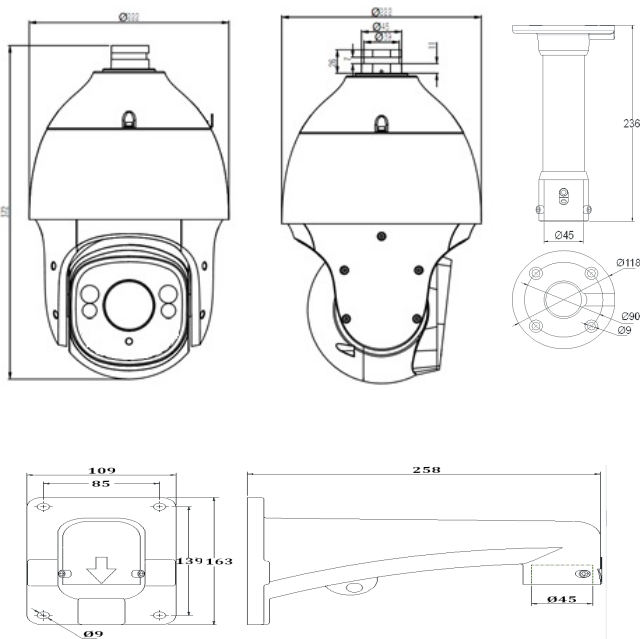

Dimensions

Camera	
Image Sensor	1/2.8" CMOS
Signal System	PAL/NTSC
Minimum Illumination	Color: 0.002 Lux @(F1.6,AGC ON) B/W:0.001Lux @(F1.6,AGC ON) 0 Lux with IR
White Balance	Auto/ ATW/ Manual
BLC	Y
HLC	Y
Smart Defog	Y
WDR	140dB
Digital Noise Reduction	3D DNR
Exposure Mode	Auto/ Manual/Iris First/ Shutter First
Shutter Time	1/1s ~ 1/100000s
Day& Night	IR Cut Filter with Auto Switch
Optical Zoom	20x
Digital Zoom	N/A
Privacy Masking	N/A
Auto Focus	Auto/ Semi-automatic/ Manual
OSD	Size:16×16, 32×32, 24×24, 48×48, 64×64 Letters, Week, Date, Time, Total 5 Regions
Lens	
Focal Length	4.7mm~94mm
Zoom Speed	Approx. <4s(Optical Wide-Tele)
Angle of View	55.8°(w)~3.2°(t)
Minimum Working Distance	1-1.5m(Wide-Tele)
Aperture Range	F1.5-F3.0
Pan & Tilt	
Pan Range	360° Endless
Pan Speed	Pan Manual Speed: 0.1° -120°/s Pan Preset Speed: 180°/s
Preset Accuracy	±0.4°
Tilt Range	-16°-90° (Auto Flip)
Tilt Speed	Tilt Manual Speed: 0.1° -120°/s Tilt Preset Speed: 180°/s
3D Position	Y
Number of Preset	256
Scan	8
Cruise	4
Pattern	4, Each One With 180s Memory or 1000 Orders
Power loss recovery	Y
Guard Action	Preset/ Cruise/ Pattern/ Scan
PTZ Position Display	Y
Freeze Frame	Y
RS-485 Protocols	N/A
Infrared	
IR Irradiation Distance	150m
IR Irradiation Angle	Adjustable by Zoom
Interface	
Audio Input	N/A
Audio Output	N/A
Ethernet	1-ch RJ45 10M/ 100M
Alarm Input	N/A
Alarm Output	N/A
On-board Storage	N/A
BNC	N/A
RS-485	N/A
RESET	Y
Extension	N/A
Network	
Max.Image Resolution	1920×1080
Main Stream	1920×1080@25/30fps; 1280×960@25/30fps; 1280×720@25/30fps; 704×576@25/30fps;704×480@30fps
Sub Stream	704×576@25fps/704×480@30fps 352×288@25fps/352×240@30fps 176×144@25fps/176×120@30fps
Third Stream	352×288@25fps/352×240@30fps
Image Compression	H.265/H.264H/H.264M/H.264B/MJPEG
ROI Encoding	N/A
Audio Compression	N/A
Protocols	TCP/UDP/HTTP/MULTICAST/UPnP/DHCP/DDNS/FTP/NTP/RTSP/SMTP
Remote Connection	5 Users Access at the Same Time
IP Address	Support static, dynamic IP address, Customized MTU , Customized Network card
System Compatibility	ONVIF (Profile S), SDK,P2P